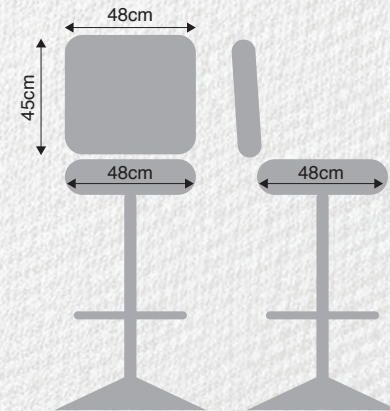

COMFORT · DURABILITY · QUALITY

- Automotive-grade moulded foam
- Quick-Release seat
- Protective edge on seat and backrest
- Heavy Duty swivel mechanism or gas-height adjustment
- 7-year Warranty