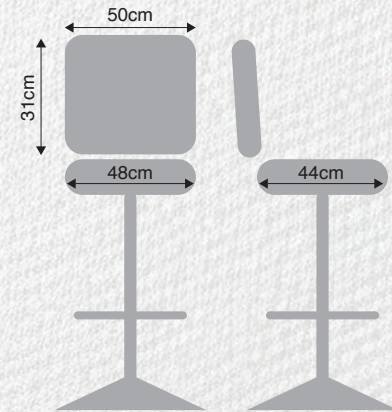

VENUS  
MAIN FLOOR

RB7KG-EG-gas

RB7KG-EG

FL7KG

SB7KG-gas

RB7KG-EG-nFR

- Automotive-grade moulded foam
- Quick-Release seat
- Protective edge on seat and backrest (optional)
- Heavy Duty swivel mechanism or gas-height adjustment
- 7-year Warranty