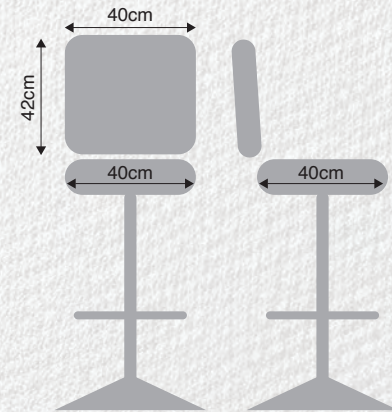

# SATURN

LPM / BINGO

RB20-EG-gas

RB20-EG

FL20

BP20

RB20-EG-nFR

- Automotive-grade moulded foam
- Quick-Release seat
- Protective edge on seat and backrest
- Heavy Duty swivel mechanism or gas-height adjustment
- 5-year Warranty