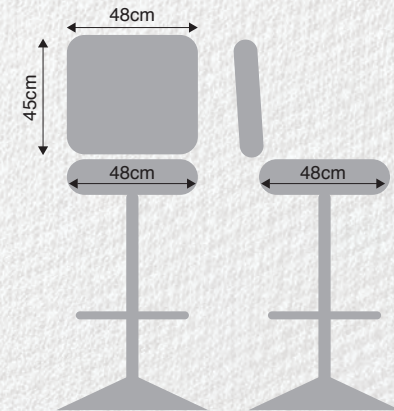

# ROYALE

PRIVÉ/VIP

RB500-EG-gas

RB500-EG

RB500-EG-gas-Arms

FL500

RB500-EG-nFR

- Automotive-grade moulded foam
- Quick-Release seat
- Protective edge on seat and backrest
- Heavy Duty swivel mechanism or gas-height adjustment
- 7-year Warranty