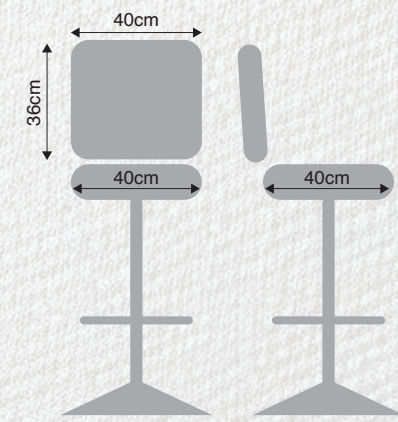

# ATLANTIS

LPM / BINGO

RB22-EG-gas

RB22-EG

FL22

BP22

RB22-EG-nFR

- Automotive-grade moulded foam
- Quick-Release seat
- Protective edge on seat and backrest
- Heavy Duty swivel mechanism or gas-height adjustment
- 5-year Warranty