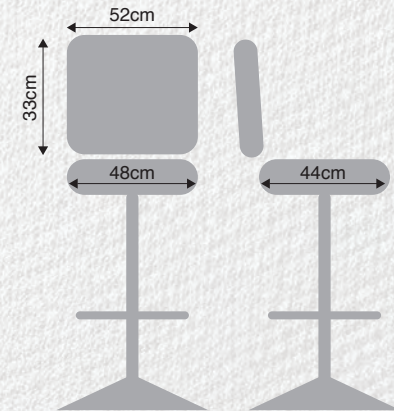

MERCURY  
MAIN FLOOR

RB30KG-EG-gas

RB30KG-EG

FL30KG

SBN30KG-gas

RB30KG-EG-nFR

- Automotive-grade moulded foam
- Quick-Release seat
- Protective edge on seat and backrest (optional)
- Heavy Duty swivel mechanism or gas-height adjustment
- 7-year Warranty