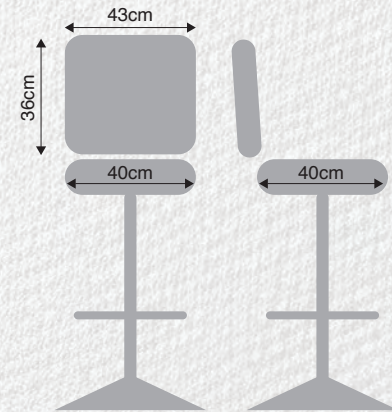

# VEGAS

LPM / BINGO

RB21-EG-gas

RB21-EG

FL21

BP21

RB21-EG-nFR

- Automotive-grade moulded foam
- Quick-Release seat
- Protective edge on seat and backrest
- Heavy Duty swivel mechanism or gas-height adjustment
- 5-year Warranty