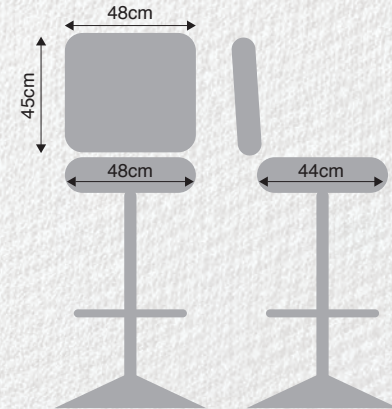

PLATINUM  
MAIN FLOOR

RB70KG-EG-gas

RB70KG-EG

FL70KG

SB70KG

RB70KG-EG-nFR

- Automotive-grade moulded foam
- Quick-Release seat
- Protective edge on seat and backrest (optional)
- Heavy Duty swivel mechanism or gas-height adjustment
- 7-year Warranty