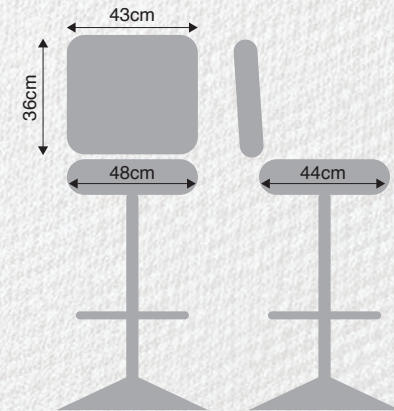

# GALAXY

LPM / BINGO

RB4KG-EG-gas

RB4KG-EG

SB4KG-gas

FL4KG

RB4KG-EG-nFR

- Automotive-grade moulded foam
- Quick-Release seat
- Protective edge on seat and backrest
- Heavy Duty swivel mechanism or gas-height adjustment
- 5-year Warranty