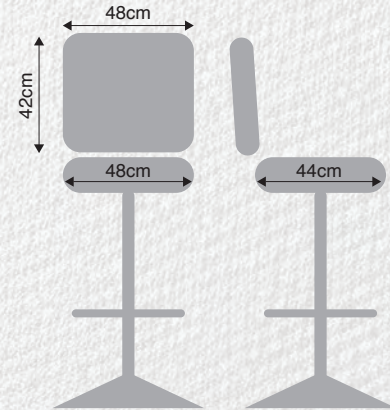

# PEGASUS

MAIN FLOOR

RB90KG-EG-gas

RB90KG-EG

SB90KG-gas

FL90KG

FL90KGW

- Automotive-grade moulded foam
- Quick-Release seat
- Protective edge on seat and backrest (optional)
- Heavy Duty swivel mechanism or gas-height adjustment
- 7-year Warranty