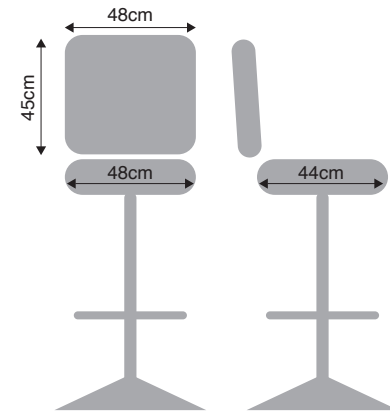

PLATINUM
MAIN FLOOR

RB70KG-EG-gas

RB70KG-EG

FL70KG

SB70KG

RB70KG-EG-nFR

- Automotive-grade moulded foam
- Quick-Release seat
- Protective edge on seat and backrest (optional)
- Heavy Duty swivel mechanism or gas-height adjustment
- 7-year Warranty