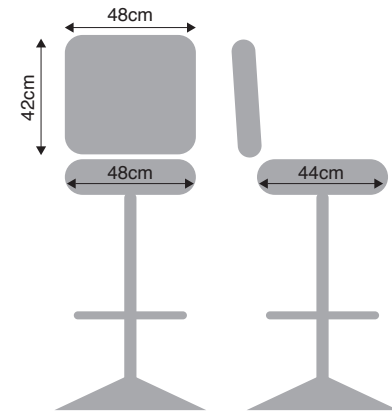

PEGASUS
MAIN FLOOR

RB90KG-EG-gas

RB90KG-EG

SB90KG-gas

FL90KG

FL90KGW

- Automotive-grade moulded foam
- Quick-Release seat
- Protective edge on seat and backrest (optional)
- Heavy Duty swivel mechanism or gas-height adjustment
- 7-year Warranty