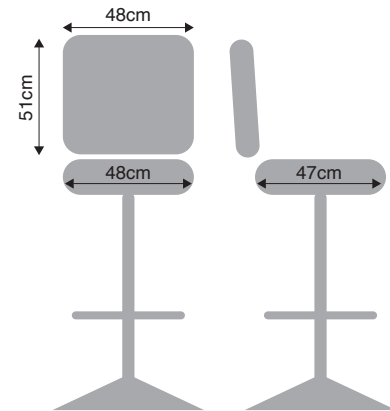

MONTE CARLO
PRIVÉ/VIP

200RB-EG-gas

200RB-EG

200RB-EG-gas-Arms

200FL

200FLW

- Automotive-grade moulded foam
- Quick-Release seat
- Protective edge on seat and backrest (optional)
- Heavy Duty swivel mechanism or gas-height adjustment
- 7-year Warranty