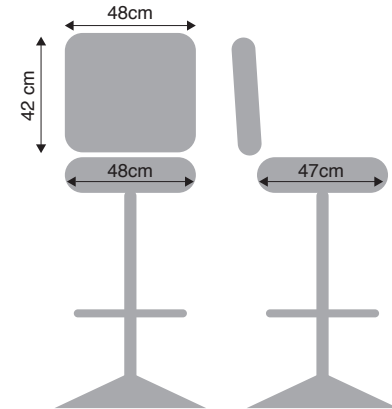

LUNAR
PRIVÉ/VIP

RB300-EG-gas

RB300-EG

RB300-EG-gas-Arms

FL300

FL300W

- Automotive-grade moulded foam
- Quick-Release seat
- Protective edge on seat and backrest (optional)
- Heavy Duty swivel mechanism or gas-height adjustment
- 7-year Warranty