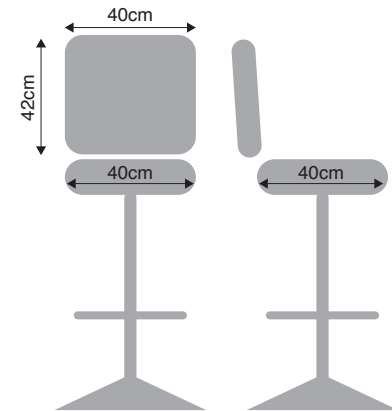

SATURN

LPM / BINGO

RB20-EG-gas

RB20-EG

FL20

BP20

RB20-EG-nFR

- Automotive-grade moulded foam
- Quick-Release seat
- Protective edge on seat and backrest
- Heavy Duty swivel mechanism or gas-height adjustment
- 5-year Warranty