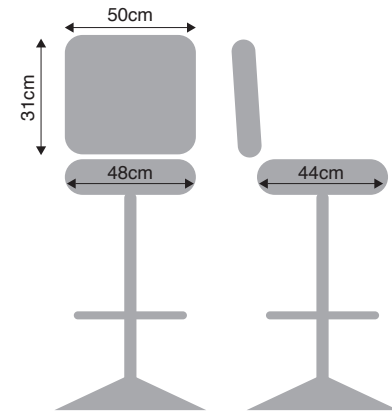

VENUS
MAIN FLOOR

RB7KG-EG-gas

RB7KG-EG

FL7KG

SB7KG-gas

RB7KG-EG-nFR

- Automotive-grade moulded foam
- Quick-Release seat
- Protective edge on seat and backrest (optional)
- Heavy Duty swivel mechanism or gas-height adjustment
- 7-year Warranty