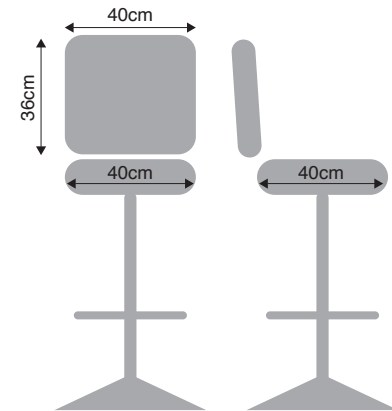

ATLANTIS
LPM / BINGO

RB22-EG-gas

RB22-EG

FL22

BP22

RB22-EG-nFR

- Automotive-grade moulded foam
- Quick-Release seat
- Protective edge on seat and backrest
- Heavy Duty swivel mechanism or gas-height adjustment
- 5-year Warranty