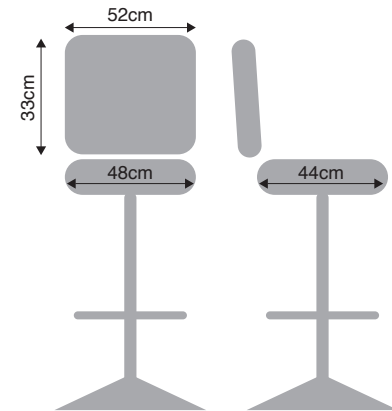

MERCURY
MAIN FLOOR

RB30KG-EG-gas

RB30KG-EG

FL30KG

SBN30KG-gas

RB30KG-EG-nFR

- Automotive-grade moulded foam
- Quick-Release seat
- Protective edge on seat and backrest (optional)
- Heavy Duty swivel mechanism or gas-height adjustment
- 7-year Warranty