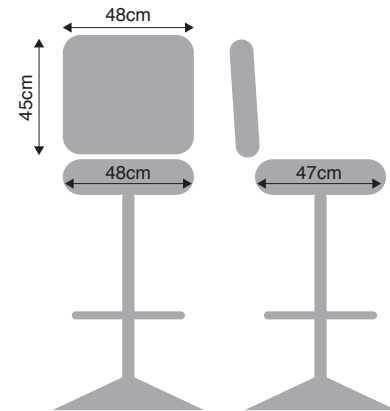

COMFORT · DURABILITY · QUALITY

ORION
PRIVÉ/VIP

RB150-EG-gas

RB150-EG

RB150-EG-Arms

FL150

FL150W

- Automotive-grade moulded foam
- Quick-Release seat
- Protective edge on seat and backrest (optional)
- Heavy Duty swivel mechanism or gas-height adjustment
- 7-year Warranty