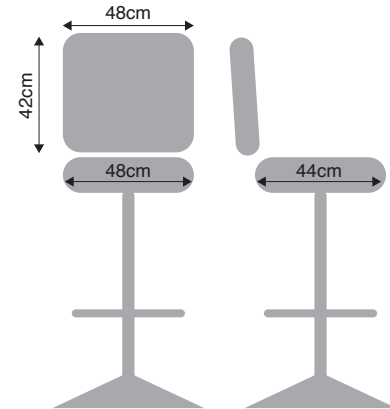

PEGASUS
MAIN FLOOR

RB90KG-EG-gas

RB90KG-EG

SB90KG-gas

FL90KG

FL90KGW

- Automotive-grade moulded foam
- Quick-Release seat
- Protective edge on seat and backrest (optional)
- Heavy Duty swivel mechanism or gas-height adjustment
- 7-year Warranty