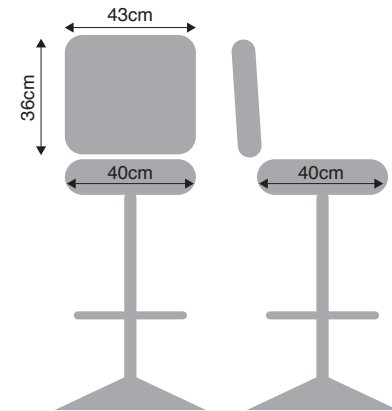

VEGAS
LPM / BINGO

RB21-EG-gas

RB21-EG

FL21

BP21

RB21-EG-nFR

- Automotive-grade moulded foam
- Quick-Release seat
- Protective edge on seat and backrest
- Heavy Duty swivel mechanism or gas-height adjustment
- 5-year Warranty