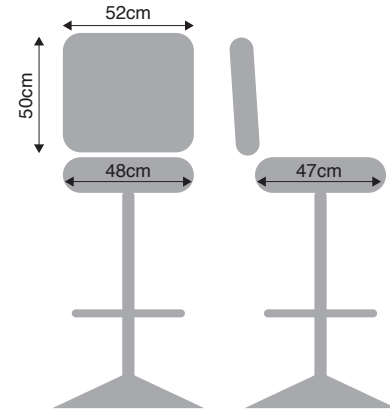

APOLLO
PRIVÉ/VIP

RB85-EG-gas

RB85-EG

RB85-EG-gas-ARMS

FL85

FL85W

- Automotive-grade moulded foam
- Quick-Release seat
- Protective edge on seat and backrest (optional)
- Heavy Duty swivel mechanism or gas-height adjustment
- 7-year Warranty