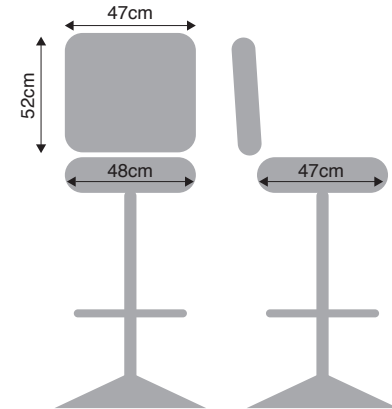

COMFORT · DURABILITY · QUALITY

NEPTUNE
PRIVÉ/VIP

RB80-EG-gas

RB80-EG

SB80

FL80

FL80W

- Automotive-grade moulded foam
- Quick-Release seat
- Heavy Duty swivel mechanism or gas-height adjustment
- 7-year Warranty