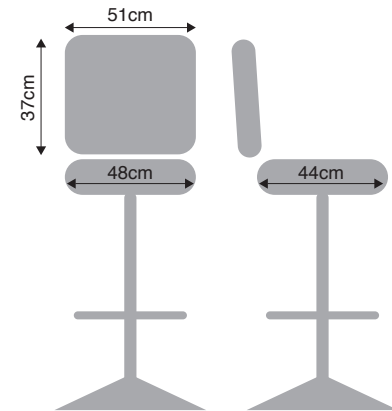

JUPITER

PRIVÉ/VIP

RB1K-EG-gas

RB1K-EG

SB1K-gas

FL1K

FL1KW

- Automotive-grade moulded foam
- Quick-Release seat
- Protective edge on seat and backrest (optional)
- Heavy Duty swivel mechanism or gas-height adjustment
- 7-year Warranty