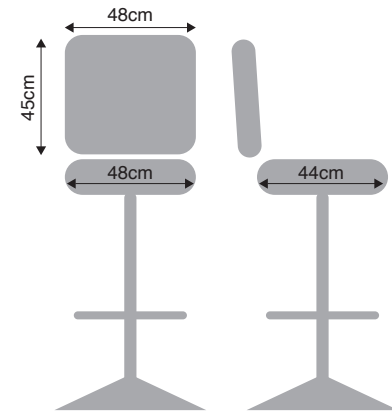

PLATINUM
MAIN FLOOR

RB70KG-EG-gas

RB70KG-EG

FL70KG

SB70KG

RB70KG-EG-nFR

- Automotive-grade moulded foam
- Quick-Release seat
- Protective edge on seat and backrest (optional)
- Heavy Duty swivel mechanism or gas-height adjustment
- 7-year Warranty