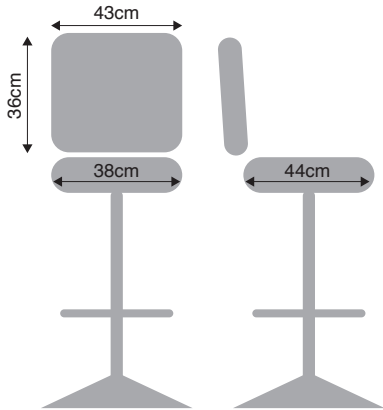

COMET
LPM / BINGO

SWGL

SWSQ

SWSQ

- Automotive-grade moulded foam
- Quick-Release seat
- Protective edge on seat and backrest
- Heavy Duty swivel mechanism or gas-height adjustment
- 5-year Warranty

DEALER CHAIRS