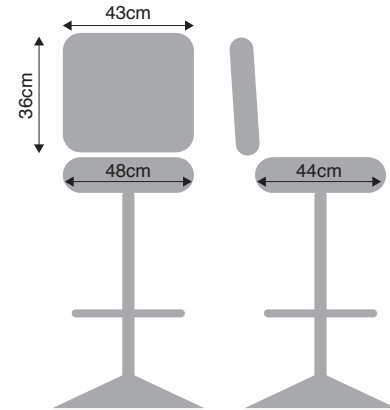

GALAXY
LPM / BINGO

RB4KG-EG-gas

RB4KG-EG

SB4KG-gas

FL4KG

RB4KG-EG-nFR

- Automotive-grade moulded foam
- Quick-Release seat
- Protective edge on seat and backrest
- Heavy Duty swivel mechanism or gas-height adjustment
- 5-year Warranty