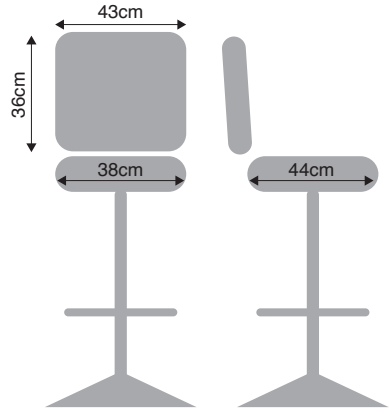

COMET

LPM / BINGO

SWGL

SWSQ

SWSQ

- Automotive-grade moulded foam
- Quick-Release seat
- Protective edge on seat and backrest
- Heavy Duty swivel mechanism or gas-height adjustment
- 5-year Warranty