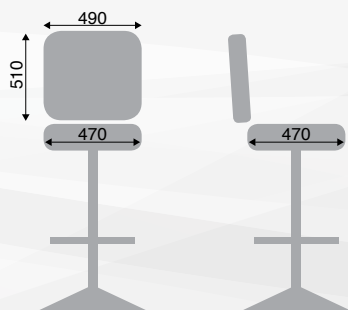

Saturn >> 30

Platinum >> 12

MONTE CARLO

200RB-EG

FEATURES:

- Ergonomic design
- Automotive-grade moulded foam
- Quick-Release seat and backrest
- Protective edge on seat and backrest
- Heavy-Duty swivel mechanism or gas-height adjustment
- Handle on backrest