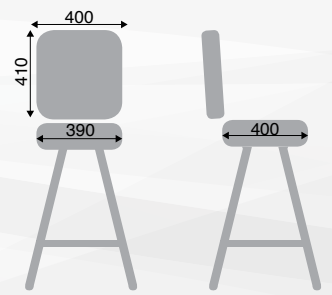

FEATURES:

- Ergonomic design
- Automotive-grade moulded foam seat
- Quick-Release seat
- Protective edge on seat and backrest
- Heavy-Duty swivel mechanism or gas-height adjustment

EL10