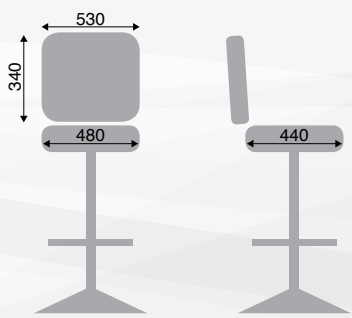

COMFORT • DURABILITY • QUALITY

MERCURY

RB30K-EG

FEATURES:

- Ergonomic design
- Automotive-grade moulded foam seat
- Quick-Release seat
- Protective edge on seat. Optional on backrest
- Heavy-Duty swivel mechanism or gas-height adjustment