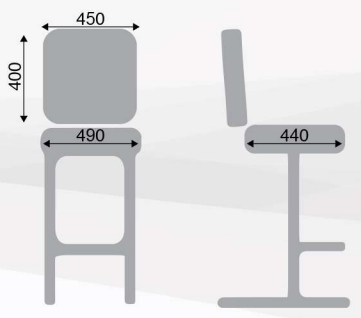

FEATURES:

- Ergonomic design
- Automotive-grade moulded foam seat
- Quick-Release seat
- Protective edge on seat and backrest
- High-strength sled base

SWGL (large seat)