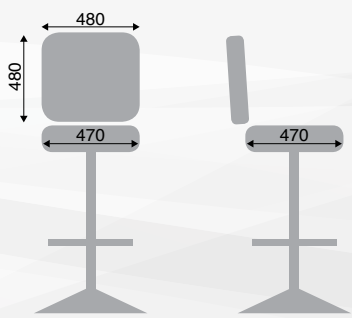

FEATURES:

- Ergonomic design
- Automotive-grade moulded foam seat
- Quick-Release seat
- Protective edge on seat and backrest
- Heavy-Duty swivel mechanism or gas-height adjustment
- Handle on backrest

FL150