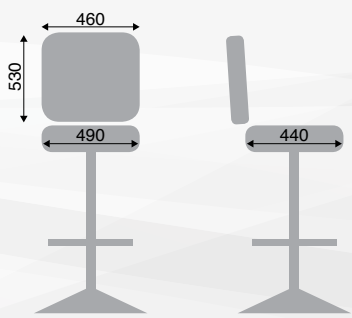

RB90KG-EG

SB90KG

SB91KG

NEPTUNE

RB80NG-EG

FEATURES:

- Ergonomic design
- Automotive-grade moulded foam seat
- Quick-Release seat
- Protective edge on seat
- Heavy-Duty swivel mechanism or gas-height adjustment
- Handle on backrest