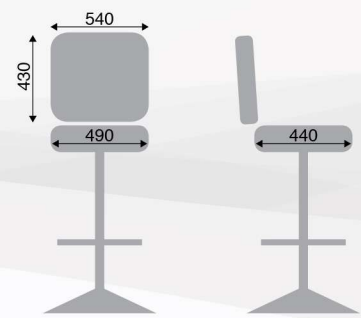

FEATURES:

- Ergonomic design
- Automotive-grade moulded foam seat
- Quick-Release seat
- Protective edge on seat and backrest
- Heavy-Duty swivel mechanism or gas-height adjustment