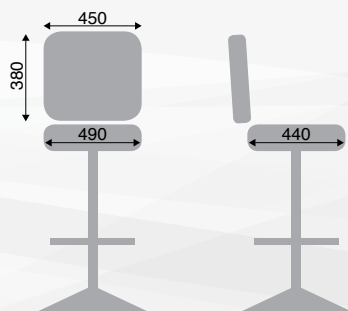

SB86

GALAXY

RB4KG-EG

FEATURES:

- Ergonomic design
- Automotive-grade moulded foam seat
- Protective edge on backrest
- Heavy-Duty swivel mechanism or gas-height adjustment

RB4KG-EG

SB4KG

SB5KG