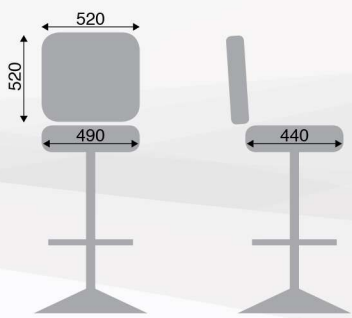

FEATURES:

- Ergonomic design
- Automotive-grade moulded foam
- Quick-Release seat
- Protective edge on seat. Optional on backrest
- Heavy-Duty swivel mechanism or gas-height adjustment

FL85