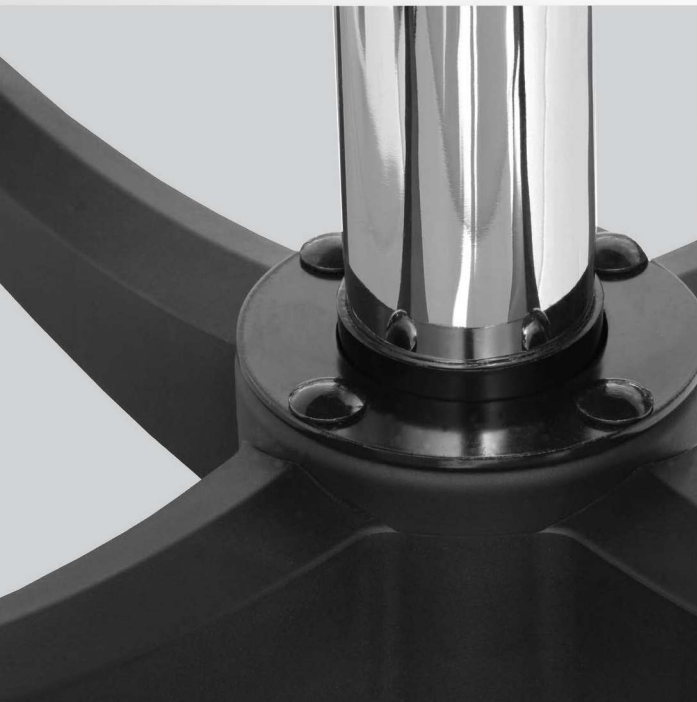

COMFORT • DURABILITY • QUALITY

MERCURY

RB30K-EG

FEATURES:

- Ergonomic design
- Automotive-grade moulded foam seat
- Quick-Release seat
- Protective edge on seat. Optional on backrest
- Heavy-Duty swivel mechanism or gas-height adjustment

JUPITER

RB1K-EG

FEATURES:

- Ergonomic design
- Automotive-grade moulded foam seat
- Quick-Release seat
- Protective edge on seat and backrest
- Heavy-Duty swivel mechanism or gas-height adjustment

APOLLO

RB85-EG