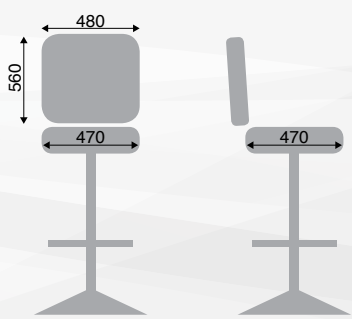

- Ergonomic design
- Automotive-grade moulded foam
- Quick-Release seat and backrest
- Protective edge on seat and backrest
- Heavy-Duty swivel mechanism or gas-height adjustment
- Handle on backrest

ORION