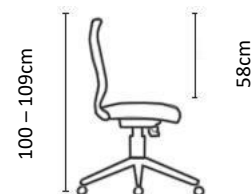

Comfort Guaranteed

The highly acclaimed and BIFMA endorsed **Fenix Ergonomic Office Chair** is a clear favourite. The superior mesh backrest, synchronous mechanism with seat depth adjustment and multi-adjustable armrests, combine to provide top-class ergonomic support.

Features:

- 10 Year Warranty
- Weight Rating 150kg
- 5-Star Ergonomic Rating
- Quality Certification by BIFMA
- Height adjustable mesh headrest for the FENIX Executive Option
- Premium black mesh backrest
- Padded, adjustable lumbar support
- Upholstered seat with high-density automotive grade moulded foam
- Seat depth adjustment from 44 to 49cm
- Multi-adjustable armrests, viz. height and width adjustable, while the arm pads can rotate inwards and outwards as well as slide backwards and forwards
- Weight-sensitive synchronous mechanism with 4 locking positions
- Seat height adjustment (floor to top of seat). Min 42cm, Max 51cm
- 680mm diameter black nylon 5 star base with 60mm castors
- Fenix Executive and Fenix Task chair options available
- Supplied flat-packed or fully assembled

FENIX SPECIFICATIONS

DOWNLOAD Specification Sheet

Fenix Task

Chair Weight: 16-17kg