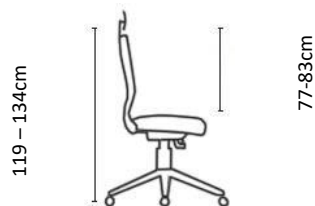

Comfort Guaranteed

The highly acclaimed and BIFMA endorsed **Fenix Ergonomic Office Chair** is a clear favourite. The superior mesh backrest, synchronous mechanism with seat depth adjustment and multi-adjustable armrests, combine to provide top-class ergonomic support.

Features:

- 10 Year Warranty
- Weight Rating 150kg
- 5-Star Ergonomic Rating
- Quality Certification by BIFMA
- Height adjustable mesh headrest for the FENIX Executive Option
- Premium black mesh backrest
- Padded, adjustable lumbar support
- Upholstered seat with high-density automotive grade moulded foam
- Seat depth adjustment from 44 to 49cm
- Multi-adjustable armrests, viz. height and width adjustable, while the arm pads can rotate inwards and outwards as well as slide backwards and forwards
- Weight-sensitive synchronous mechanism with 4 locking positions
- Seat height adjustment (floor to top of seat). Min 42cm, Max 51cm
- 680mm diameter black nylon 5 star base with 60mm castors
- Fenix Executive and Fenix Task chair options available
- Supplied flat-packed or fully assembled

FENIX SPECIFICATIONS

DOWNLOAD Specification Sheet

Fenix Executive