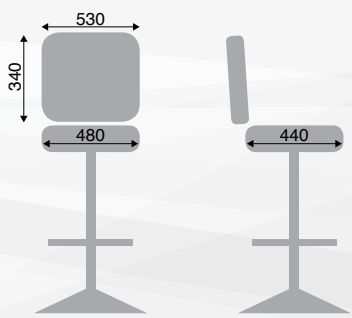

MERCURY

RB30K-EG

FEATURES:

- Ergonomic design
- Automotive-grade moulded foam seat
- Quick-Release seat
- Protective edge on seat. Optional on backrest
- Heavy-Duty swivel mechanism or gas-height adjustment